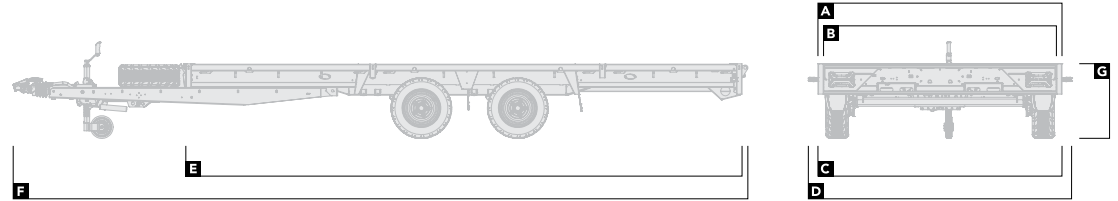

Connect

Overview cont.

		476-						
		5521-35-3-12	5522-35-3-10	5522-35-2-12	5522-35-3-12	5524-35-3-12	6022-35-3-12	6024-35-3-12
DIMENSIONS		dimensions in metres						
Bed width (excl. sides)	A	2.13	2.27	2.27	2.27	2.41	2.27	2.41
Bed width (inc. sides)	B	2.03	2.17	2.17	2.17	2.31	2.17	2.31
Overall width (excl. marker lamp)	C	2.15	2.29	2.29	2.29	2.43	2.29	2.43
Overall width (inc. marker lamp)	D	2.32	2.46	2.46	2.46	2.6	2.46	2.6
Bed length	E	5.57	5.57	5.57	5.57	5.57	6.09	6.09
Overall length	F	7.17	7.17	7.17	7.17	7.17	7.63	7.63
Bed height	G	0.65	0.59	0.65	0.65	0.65	0.65	0.65
CAPACITY		weight in kg						
Gross capacity		3,500	3,500	3,500	3,500	3,500	3,500	3,500
Load capacity		2,595	2,575	2,635	2,565	2,535	2,535	2,505

Load capacity will vary depending on options fitted - For accurate information on weights and pricing, use our interactive configurator at www.brianjamestrailers.co.uk