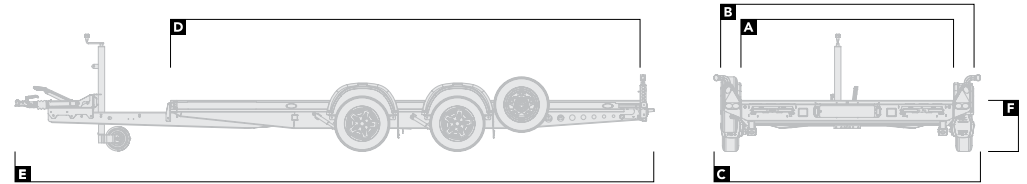

A Transporter

Overview

		125-1011	125-1111	125-1211	125-1312	125-2002	125-2112	125-2213	125-2223	125-2323	125-2324	125-2423	125-2424
DIMENSIONS		dimensions in metres											
Bed width	A	1.8	1.8	1.8	2.0	1.7	1.8	1.8	2.0	2.0	2.0	2.0	2.0
Overall width (excl. marker lamp)	B	2.18	2.18	2.18	2.38	2.08	2.18	2.18	2.18	2.38	2.38	2.38	2.38
Overall width (inc. marker lamp)	C	2.31	2.31	2.31	2.51	–	2.31	2.31	2.31	2.51	2.51	2.51	2.51
Bed length	D	2.7	3.2	3.7	4.0	3.3	3.7	4.0	4.0	4.5	4.5	5.0	5.0
Overall length	E	4.24	4.74	5.24	5.54	4.76	5.24	5.54	5.54	6.04	6.04	6.54	6.54
Bed height	F	0.42	0.42	0.42	0.42	0.42	0.42	0.42	0.42	0.42	0.42	0.42	0.42
CAPACITY		weight in kg											
Gross capacity		1,500	1,500	1,500	1,500	2,000	2,000	2,600	2,600	2,600	3,000	3,000	3,000
Load capacity		1,060	1,010	973	955	1,445	1,388	1,970	1,955	1,930	2,320	1,905	2,295

Load capacity will vary depending on options fitted - For accurate information on weights and pricing, use our interactive configurator at www.brianjamestrailers.co.uk